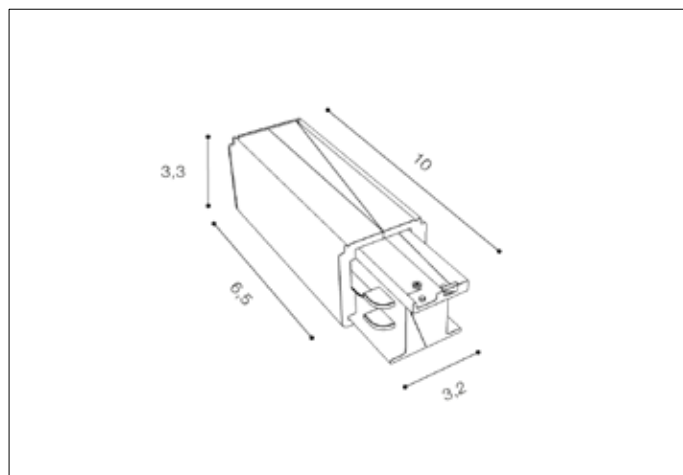

**AZZARDO**<sup>®</sup>  
LIGHTING

TRACK 3LINE END POWER RIGHT BK  
AZ4116, EAN 5901238441168

Dimensions height / width / length [cm.]

Product	3,3 x 3,2 x 6,5~10
Mounting inlet:	N/A x N/A x N/A
Ceiling base:	N/A x N/A x N/A
Shades	N/A x N/A x N/A

Product Specifications

Line	Technical
Type	Track end power
Type of track	3-Line
Color	Matte black
Material	PVC
Light source	N/A
Type of socket	N/A
Lumens	N/A
Kelvins	N/A
Beam angle	N/A
Dimmable	N/A
CCT	N/A
RGB	N/A
RA	N/A
App remote control	N/A
Remote control	N/A
Voltage	230 V
Power	N/A
Electric shock class	I
Protection class	N/A
Tilt	N/A
Rotation	N/A

Shipping info height / width / length [cm]

BOX 1:	3,3 x 10 x 3,2
BOX 2:	N/A x N/A x N/A
BOX 3:	N/A x N/A x N/A
Net weight [kg]	0,05
Gross weight [kg]	0,05

Energy efficiency

Azzardo Sp. z o.o.  
ul. Strzeszyńska 33 60-479 Poznań,  
NIP: 929-185-75-07